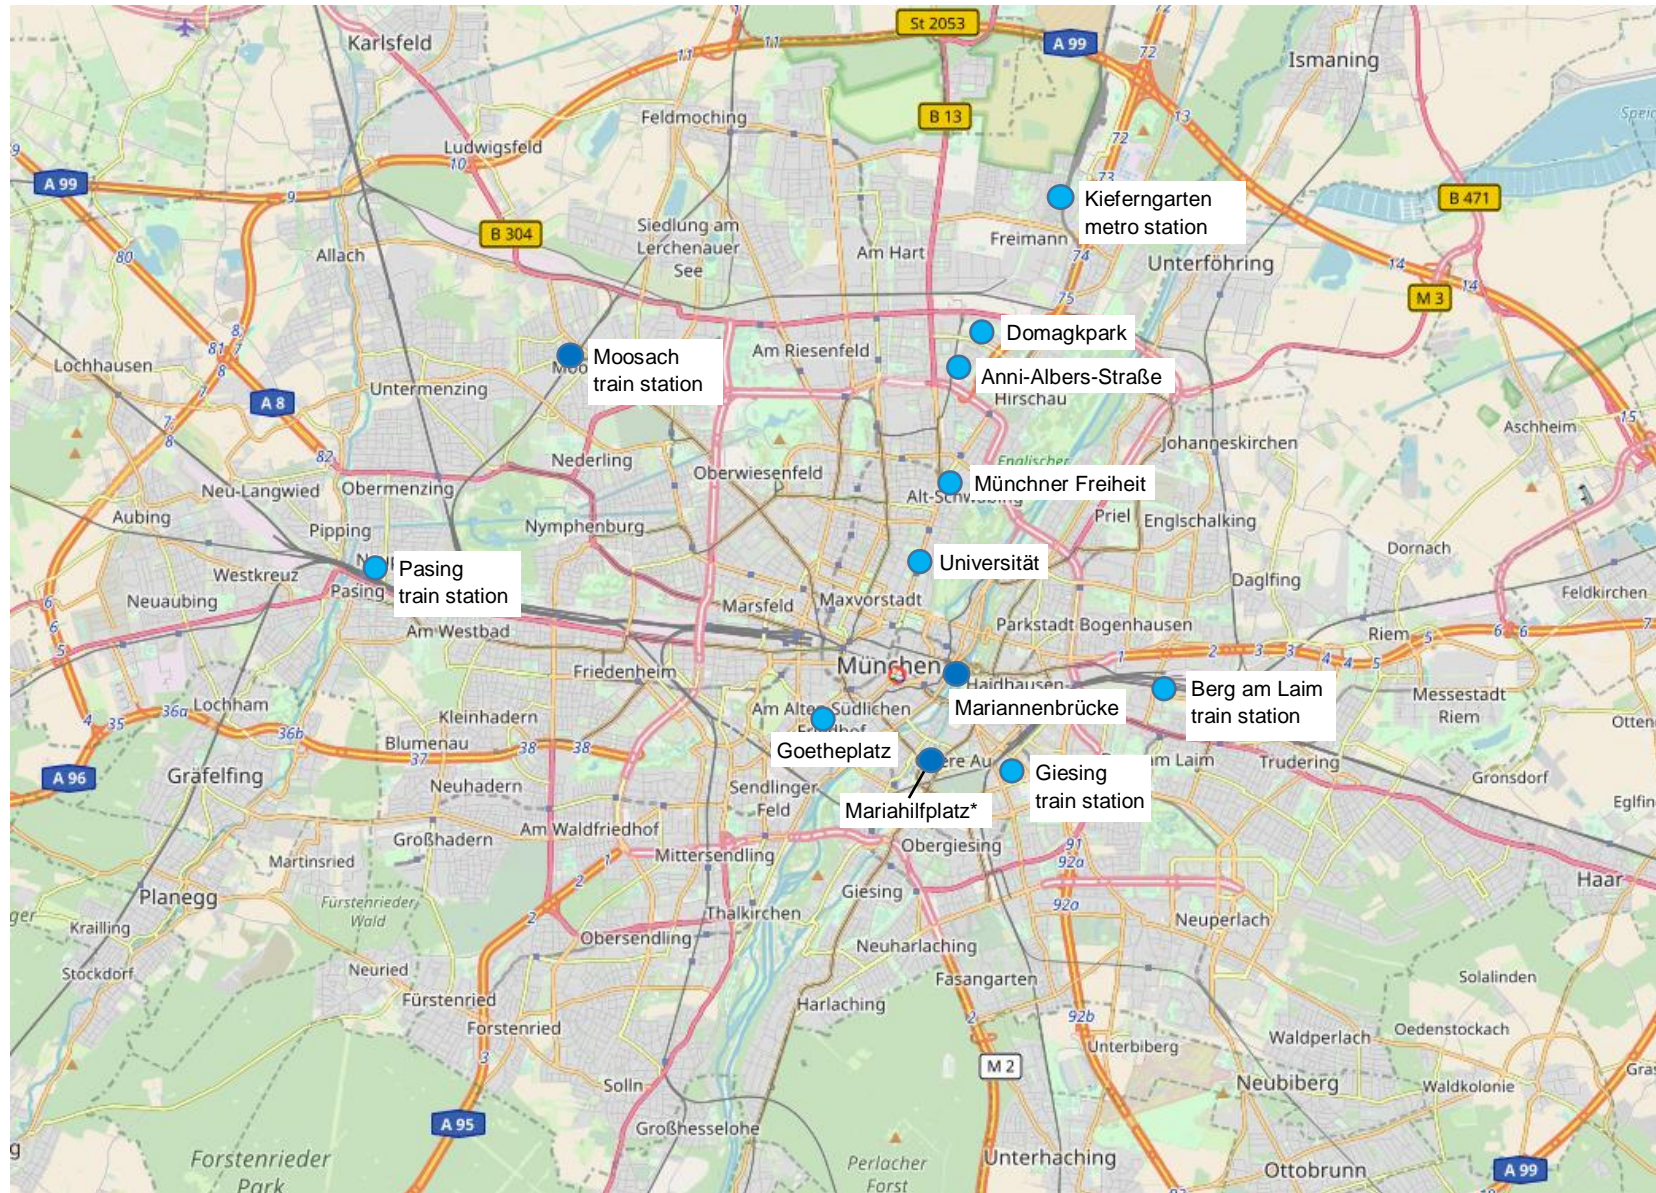

# Bike pump and service station network in Munich

- Service station, including pump
- Bike pump

\* Service station/pump at Marienhilfplatz maintained by the Munich District Office (German: Landratsamt München)

Map basis: OpenstreetMap, Licence CC-BY-SA 2.0  
Date: April 2020